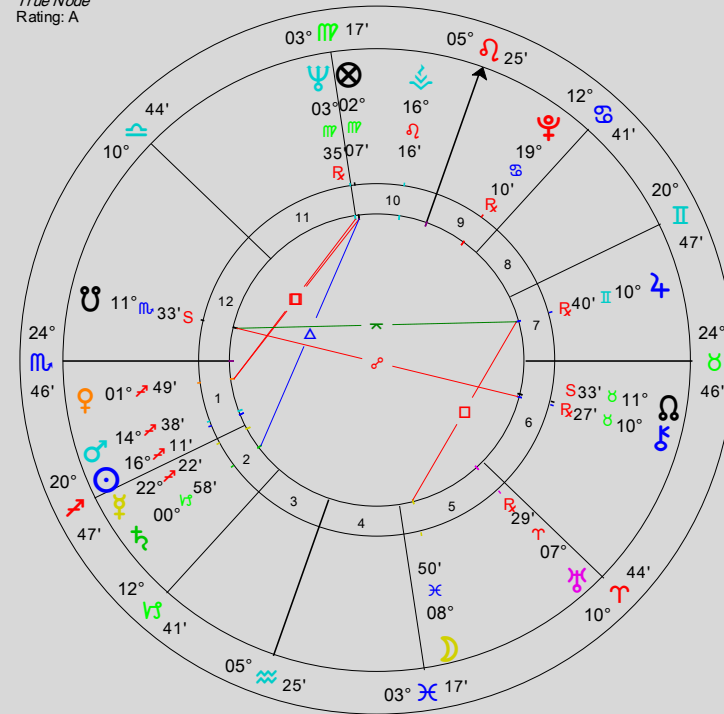

Uranus in Aries

The planet Uranus was in the Sign of Aries from 1928 - 1934, and then again from 2010 to 2018. It's important to note that Uranus spends a long time in each Sign, and therefore the interpretation applies to a generation rather than the individual. For a more individual interpretation you need to look at the house position of Uranus in your chart. Uranus in the Sign of Aries indicates that you belong to a generation of people who show initiative and spontaneity. This generation is keen to break down old structures, in order to pave the way for new and creative forms in society. Your creativity soars when you're tackling new projects and using your initiative.

Bob Hawke
Male Chart
9 Dec 1929, Mon
3:30 am ACST -9:30
Bordertown, Australia
36°S19' 140°E47'
Geocentric
Tropical
Placidus
True Node
Rating: A

Compliments of:-
Stephanie Johnson Astrologer
Seeing With Stars Pty Ltd
www.seeingwithstars.net
Email: seeingwithstars@gmail.com
Consults: 0411 2555 77