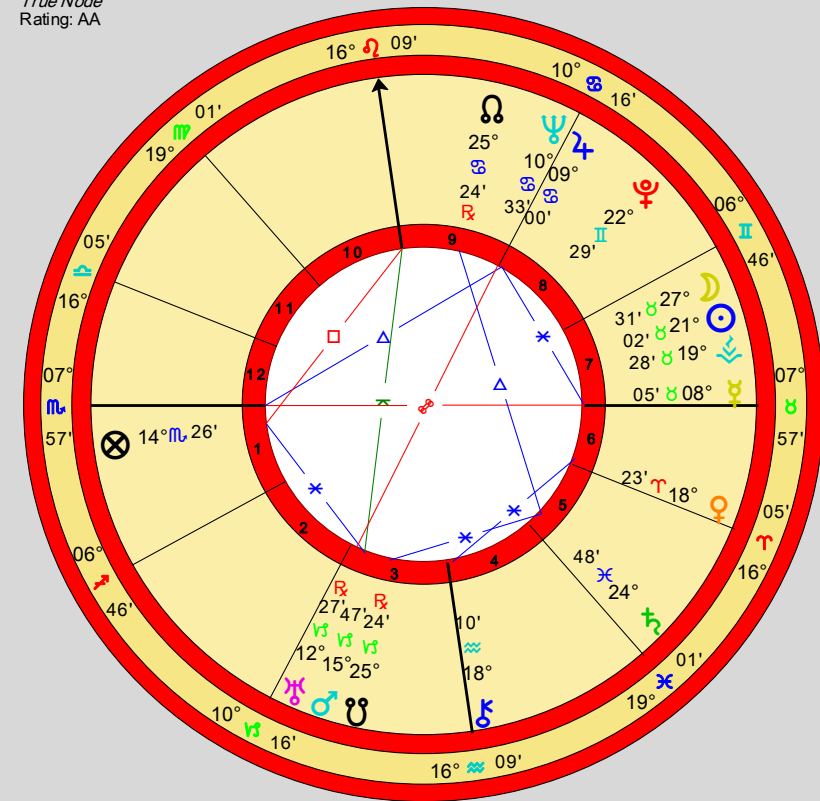

Katharine Hepburn
Natal Chart
12 May 1907, Sun
5:47 pm +5:00
Hartford, Connecticut
41°N45'49" 072°W41'08"
Geocentric
Tropical
Placidus
True Node
Rating: AA

Compliments of:-
Stephanie Johnson Astrologer
Seeing With Stars Pty Ltd
www.seeingwithstars.net
Email: seeingwithstars@gmail.com
Consults: 0411 2555 77