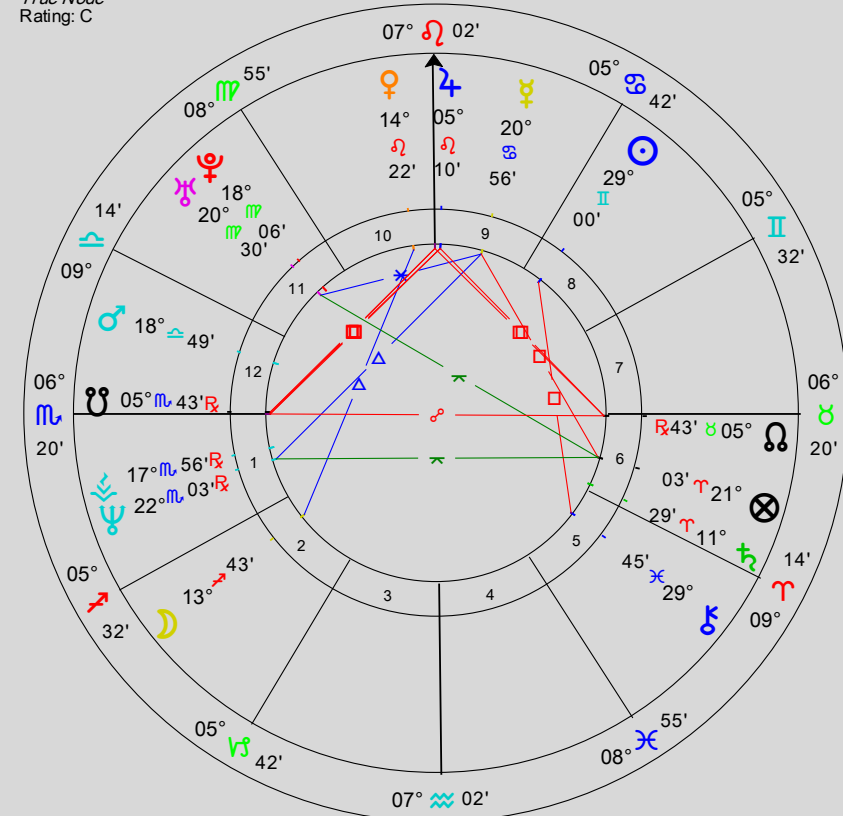

Saturn in Aries

The planet Saturn in the Sign of Aries signifies that you're **ambitious**. You are also **resourceful, and capable** of applying new methods to approaching a project or problem in a practical manner. You're determined and prefer to carry out tasks on your own rather than in a group. If you do take part in group projects then you're likely to be the leader. You're able to slowly and surely achieve your ambitions, although it's more likely to be later than earlier in life. Your lessons are in patience and self-reliance. Once you've mastered these traits then **you can resolutely work towards your objectives**. You've good reasoning faculties. You tend to be reserved rather than outgoing, although you're touchy and easily-angered when under pressure. Those who know you well can sometimes feel the brunt of your temper. Astrologically speaking the planet Saturn is in an ill-favoured position in the Sign of Aries meaning that you need to be wary of your tendency to try to achieve all of your goals on your own without recognising the contribution of other people.

**Nicole Kidman
Female Chart**
20 Jun 1967, Tue
3:15 pm AHST +10:00
Honolulu, HI
21°N 18'25" 157°W 51'30"
Geocentric
Tropical
Placidus
True Node
Rating: C

Compliments of:-
Stephanie Johnson Astrologer
Seeing With Stars Pty Ltd
www.seeingwithstars.net
Email: seeingwithstars@gmail.com
Consults: 0411 2555 77