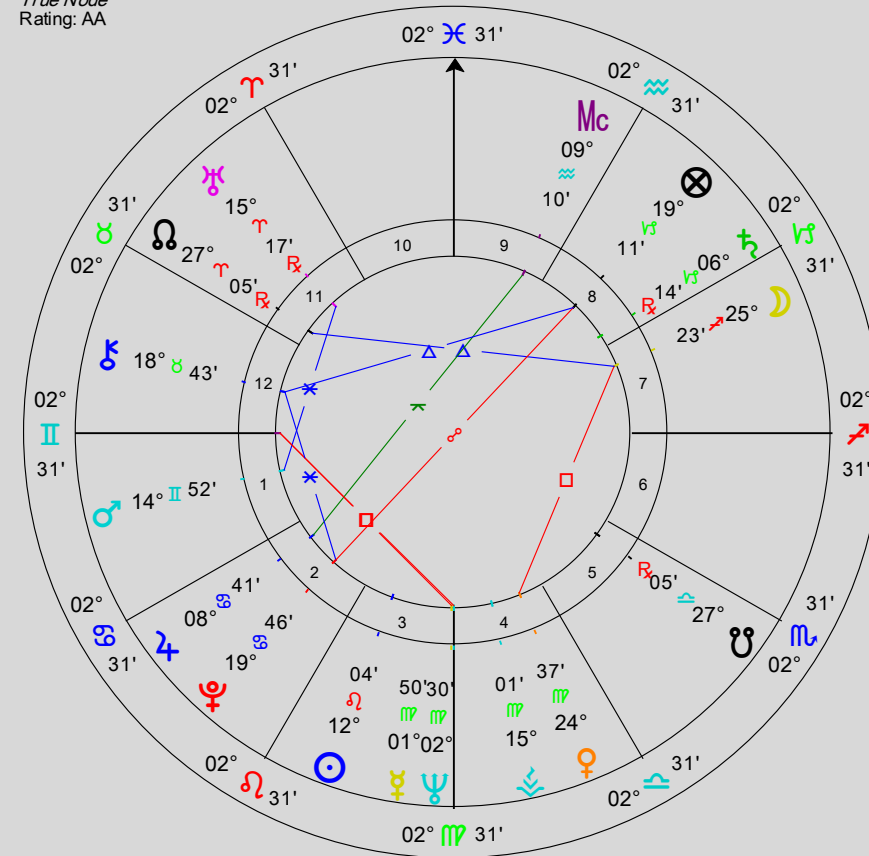

North Node in Aries

Your nodal axis has the North Node in Aries and the South Node in the Sign of Libra denoting that you're on a quest to become assertive and self-empowered. As the Latin Proverb goes: 'Fortune Favours the Bold'. Whenever you tap into your pioneering spirit you are likely to attract good fortune. As a young person, you may have a tendency to be indecisive, always considering the needs of others first. Your destiny is to discover a sense of your own identity and initiate your own projects. **You are a born pioneer in your life, no matter which path you choose.** Others admire, and often reward, your pioneering spirit. You need only have the courage to be your authentic self.

Neil Armstrong
Male Chart
5 Aug 1930, Tue
0:31 am EST +5:00
Wapakoneta, Ohio
40°N34'04" 084°W11'37"
Geocentric
Tropical
Equal
True Node
Rating: AA

Compliments of:-
Stephanie Johnson Astrologer
Seeing With Stars Pty Ltd
www.seeingwithstars.net
Email: seeingwithstars@gmail.com
Consults: 0411 2555 77