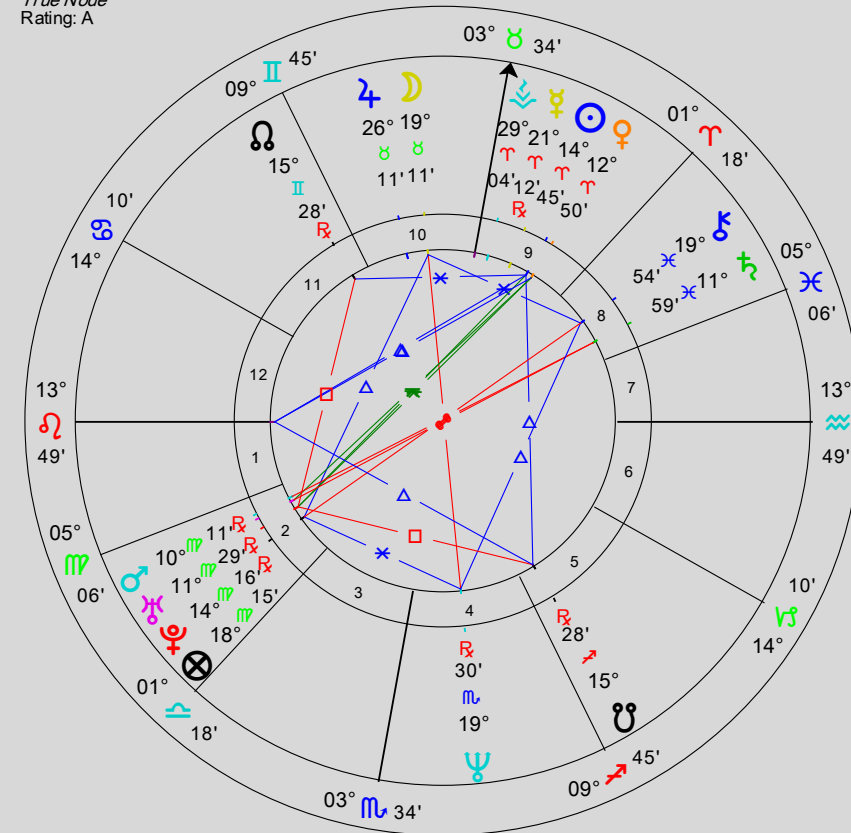

**Robert Downey, Jr.**  
**Natal Chart**  
4 Apr 1965, Sun  
1:10 pm EST +5:00  
New York, New York  
40°N42'51" 074°W00'23"  
*Geocentric*  
*Tropical*  
*Placidus*  
*True Node*  
Rating: A

Compliments of:-  
Stephanie Johnson Astrologer  
Seeing With Stars Pty Ltd  
www.seeingwithstars.net  
Email: seeingwithstars@gmail.com  
Consults: 0411 2555 77