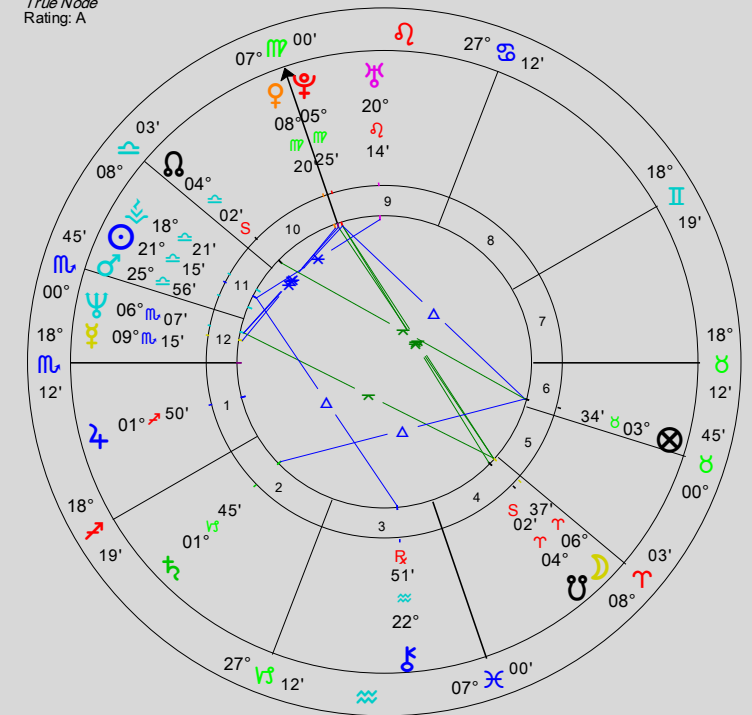

# ARIES

Your Planets in Aries  
In What Area Are You a Pioneer?

## Moon in Aries

With the Moon in the sign of Aries, you are **fiery, passionate and action-oriented**. As a youngster this can mean that you have a strong “me first” reaction to most things. As you mature you learn to balance this reaction and respond more maturely. You may do this through becoming more independent and developing the ability to thoroughly enjoy your own company. It's not that you don't like to be with others, it's simply that you find comfort in withdrawing from the world occasionally. This is particularly true when you've personal problems which need to be resolved. Under such circumstances you would prefer to be left alone to sort out your problems and sometimes become impatient with anyone who tries to disturb your solitude. This independence can be quite an asset, especially when a situation calls for self-reliance and initiative. However, it can also mean that you've difficulty feeling close to other people, which is important when forming intimate relationships. You need to make sure that your loved ones accept your need for solitude, and make an effort to initiate shared activities. You also enjoy a challenge, often striding into new territory, relying on your own resources and thriving in any situation which requires initiative. Competitive sport may be a particularly positive way for you to let off steam. **You can be a pioneer in any area that feels right.**

**Sarah Ferguson**  
**Female Chart**  
15 Oct 1959, Thu  
9:03 am GMT +0:00  
London, England  
51°N30' 00°W10'  
*Geocentric*  
*Tropical*  
*Placidus*  
*True Node*  
Rating: A

Compliments of:-  
Stephanie Johnson Astrologer  
Seeing With Stars Pty Ltd  
www.seeingwithstars.net  
Email: seeingwithstars@gmail.com  
Consults: 0411 2555 77