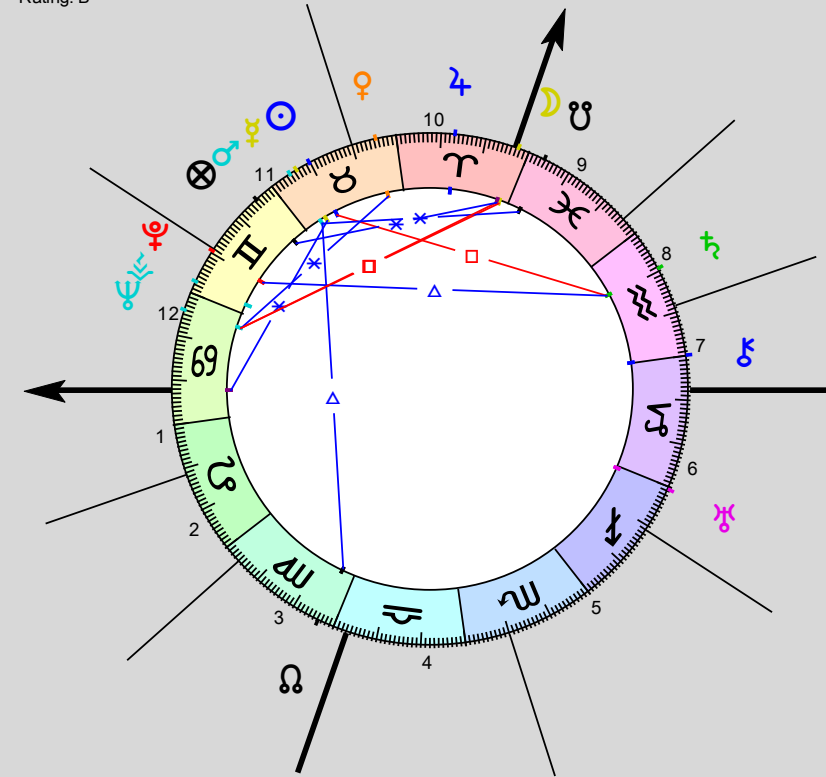

**Queen Victoria**  
**Female Chart**  
24 May 1819 NS, Mon  
4:15 am LMT +0:00:40  
London, UK  
51°N30' 00°W10'  
Geocentric  
Tropical  
Placidus  
True Node  
Rating: AA

Compliments of:-  
Stephanie Johnson Astrologer  
Seeing With Stars Pty Ltd  
www.seeingwithstars.net  
Email: seeingwithstars@gmail.com  
Consults: 0411 2555 77

## Jupiter in Aries

You've the planet Jupiter in the Zodiac Sign of Aries in your Birth Chart indicating that **you are a freedom-loving individual eager to seek your own path in life**, revelling in situations that offer a challenge. Success is likely to come through your own merits, rather than through relying on other people. This doesn't concern you because you're a natural born self-starter and leader who is reluctant to follow the lead of other people. You don't need external influences to motivate you, but excel in setting your own goals and achieving them. You're a spontaneous person, who likes to be given the freedom to make your own way and learn by your own mistakes. Autonomy is a key word for you. In fact, you can sometimes go overboard in your efforts to maintain your independence. You're progressive, capable of holding positions of authority and often noted for your pioneering efforts. You also have the potential to be a philosophical or religious leader. Religion and other high-minded subjects may particularly appeal to your progressive nature. **You are a pioneer in religious thought, teaching, philosophy, or any field of academic study.**

**Salvador Dali**  
**Male Chart**  
11 May 1904, Wed  
8:45 am UT +0:00  
Figueras, Spain  
42°N 16° 002"E 58'  
Geocentric  
Tropical  
Placidus  
True Node  
Rating: B

Compliments of:-  
Stephanie Johnson Astrologer  
Seeing With Stars Pty Ltd  
www.seeingwithstars.net  
Email: seeingwithstars@gmail.com  
Consults: 0411 2555 77