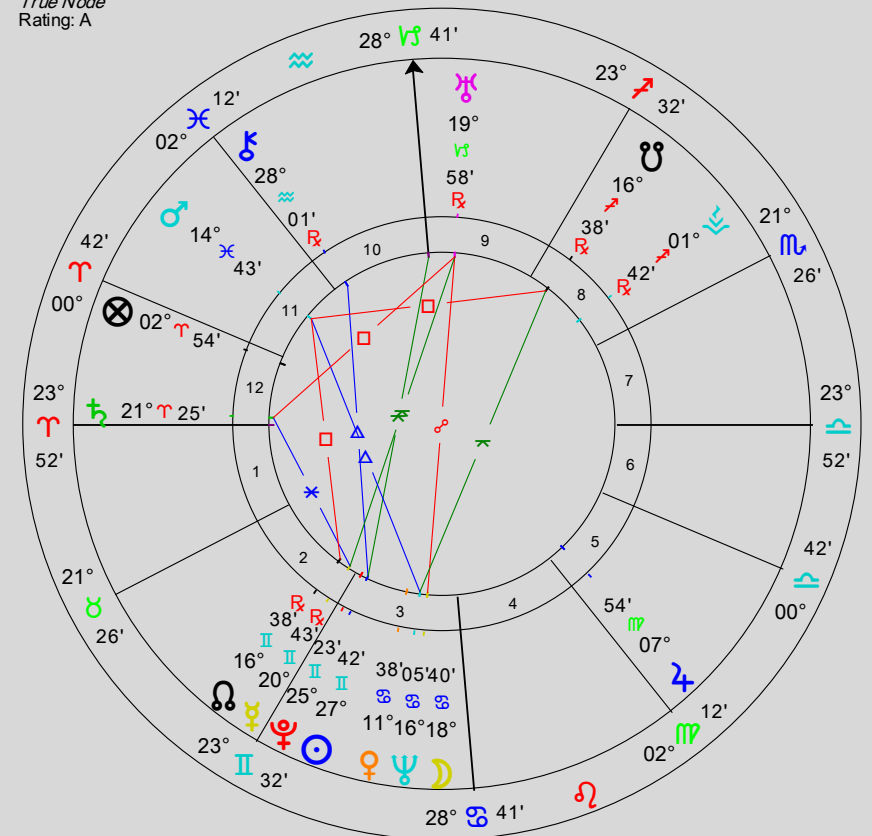

You like to meet life head-on, and can be prone to knocks on your head when young. You're frank, pioneering, headstrong and self-reliant. You revel in anything that enables you to take the initiative, avoiding following other people's lead in preference for striking out into new territory. **You like to be first**. You value challenges, particularly those that test you physically and mentally. It's likely that your purpose is linked to taking the initiative, starting something new that benefits other people. Your intellect is keen, and you're full of ideas. As with any Zodiac Sign there is a need to find balance. Therefore, while you are eager to start new projects, your challenge is to see your ideas through to completion in any project, either by yourself or by ensuring that others can carry out your ideas. You also need to restrain your impulsive nature at times, to make sure that you're not risking your own and other people's safety.

Errol Flynn
Male Chart
20 Jun 1909, Sun
2:25 am AEST -10:00
Hobart TAS, Australia
42°S53' 147°E19'
Geocentric
Tropical
Placidus
True Node
Rating: A

Compliments of:-
Stephanie Johnson Astrologer
Seeing With Stars Pty Ltd
www.seeingwithstars.net
Email: seeingwithstars@gmail.com
Consults: 0411 2555 77