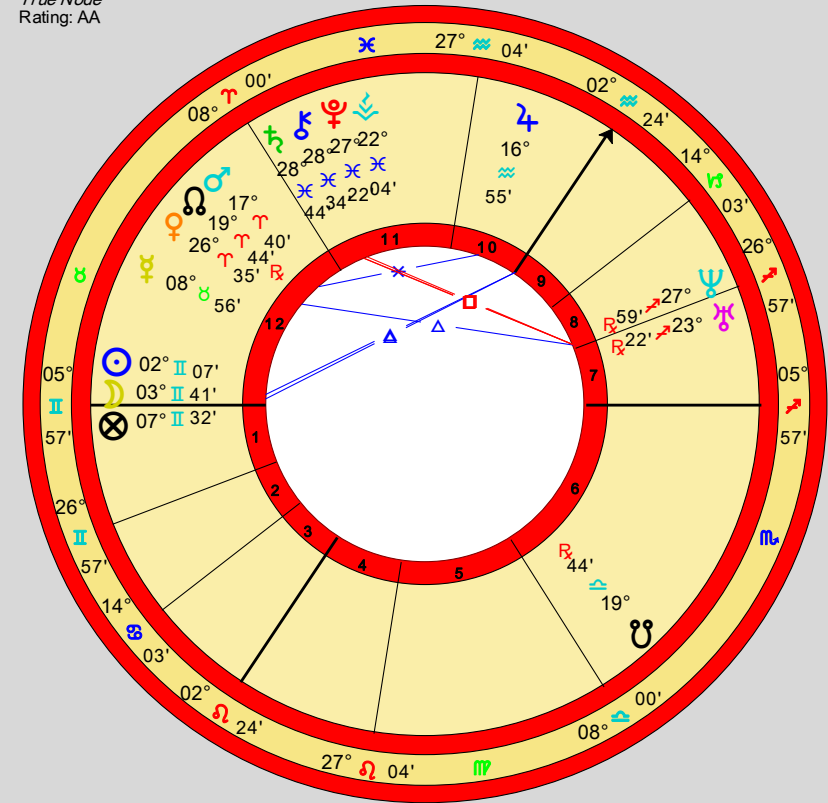

**Robert Downey, Jr.**  
**Natal Chart**  
4 Apr 1965, Sun  
1:10 pm EST +5:00  
New York, New York  
40°N42'51" 074°W00'23"  
*Geocentric*  
*Tropical*  
*Placidus*  
*True Node*  
Rating: A

Compliments of:-  
Stephanie Johnson Astrologer  
Seeing With Stars Pty Ltd  
www.seeingwithstars.net  
Email: seeingwithstars@gmail.com  
Consults: 0411 2555 77

**Katharine Hepburn**  
**Natal Chart**  
12 May 1907, Sun  
5:47 pm +5:00  
Hartford, Connecticut  
41°N45'49" 072°W41'08"  
Geocentric  
Tropical  
Placidus  
True Node  
Rating: AA

Compliments of:-  
Stephanie Johnson Astrologer  
Seeing With Stars Pty Ltd  
www.seeingwithstars.net  
Email: seeingwithstars@gmail.com  
Consults: 0411 2555 77

**Queen Victoria**  
**Female Chart**  
24 May 1819 NS, Mon  
4:15 am LMT +0:00:40  
London, UK  
51°N30' 00°W10'  
Geocentric  
Tropical  
Placidus  
True Node  
Rating: AA

Compliments of:-  
Stephanie Johnson Astrologer  
Seeing With Stars Pty Ltd  
www.seeingwithstars.net  
Email: seeingwithstars@gmail.com  
Consults: 0411 2555 77